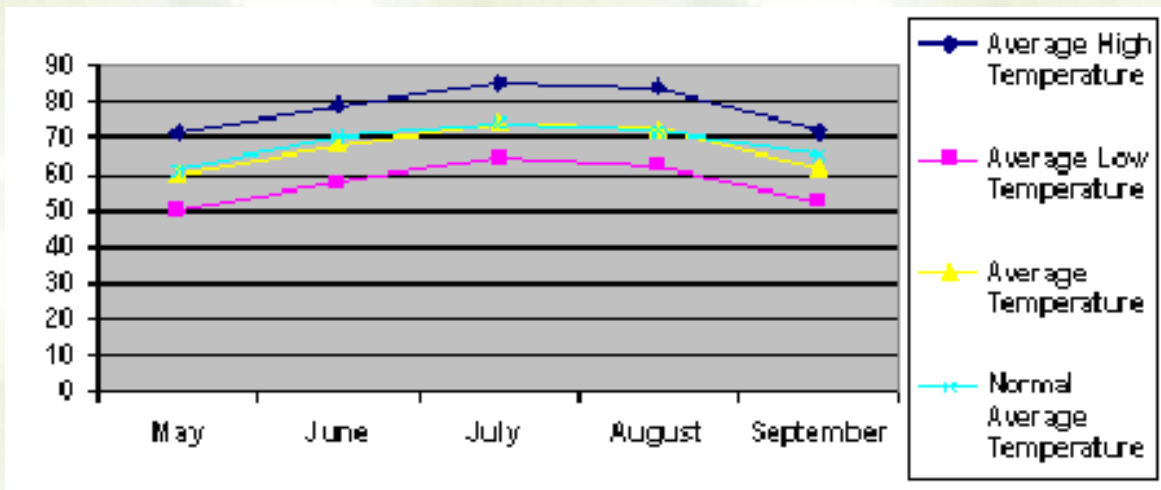

Results

Following are the varieties in the 2006 field trials and their monthly ratings and overall rating. They are in ABC order.

The supplier for each variety is listed in the table; the supplier key is at the end. The plants are listed in ABC order. A rating of 5 is the highest; a rating of 1 is the lowest

A-B | C-D-E-F | G-H-I-J | K-L-M-N | O-P-Q-R | S-T-U-V | W-X-Y-Z

Suppliers

BS – BallSeed® Company - (www.ballseed.com/)

GS – Goldsmith Seeds, Inc. – (www.goldsmithseeds.com/)

JP – Jackson & Perkins Wholesale - (www.surfinia.com/)

PAS – PanAmerican Seed® - (www.panamseed.com/)

PW - Proven Winners® - (www.provenwinners.com/)

TM – Thompson and Morgan – (<http://seeds.thompson-morgan.com/us/en>)

WN -Willowway Nursery – (www.willowwaynursery.com)